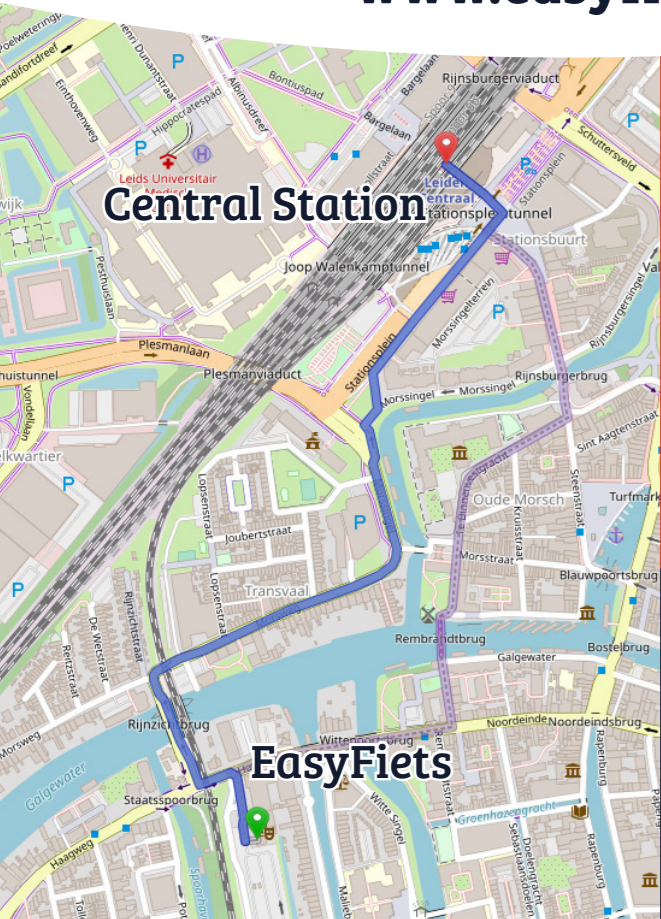

Day at the Beach

Duin & Zeeroute (31.49 KM)

○ Turn left at traffic lights when you leave EasyFiets

Download the app

iOS

Fietsnetwerk.nl

Android

Scan route

Start cycling

Ride along the coast

Fietsroute door de Coepelduynen (48.42 KM)

○ Turn left at traffic lights when you leave EasyFiets

Download the app

iOS

Fietsnetwerk.nl

Android

Scan route

Start cycling

EASY FIETS Bike Rental

24/7
return

FREE CYCLING
ROUTES INSIDE!

Good to know

 The numbered cycle network takes you along bicycle friendly, scenic routes that avoid heavy traffic. The stages between the numbers are signposted in both directions.

Point 11, Zoeterwoudsesingel 50, Leiden

Download the app

iOS

Android

Scan route

Start cycling