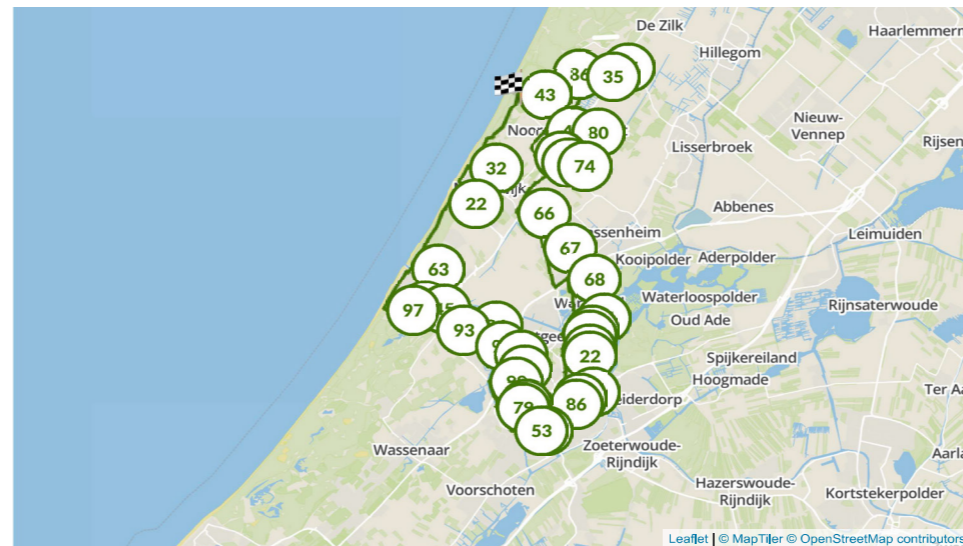

Day at the Beach

Duin & Zeeroute (31.49 KM)

○ Turn left at traffic lights when you leave EasyFiets

Download the app

iOS

Fietsnetwerk.nl

Android

Scan route

Start cycling

Ride along the coast

Fietsroute door de Coepelduynen (48.42 KM)

○ Turn left at traffic lights when you leave EasyFiets

Download the app

iOS

Fietsnetwerk.nl

Android

Scan route

Start cycling

EASY FIETS Bike Rental

24/7
return

FREE CYCLING
ROUTES INSIDE!

Good to know

 The numbered cycle network takes you along bicycle friendly, scenic routes that avoid heavy traffic. The stages between the numbers are signposted in both directions.

 Download the Fietsnetwerk app to use the map on your phone.

 You can easily park at the parking lot at EasyFiets.

 Make a reservation at www.easyfiets.nl/bike-rental/

A sea of flowers

Fietsroute Bloembollenstreek (47.59 KM)