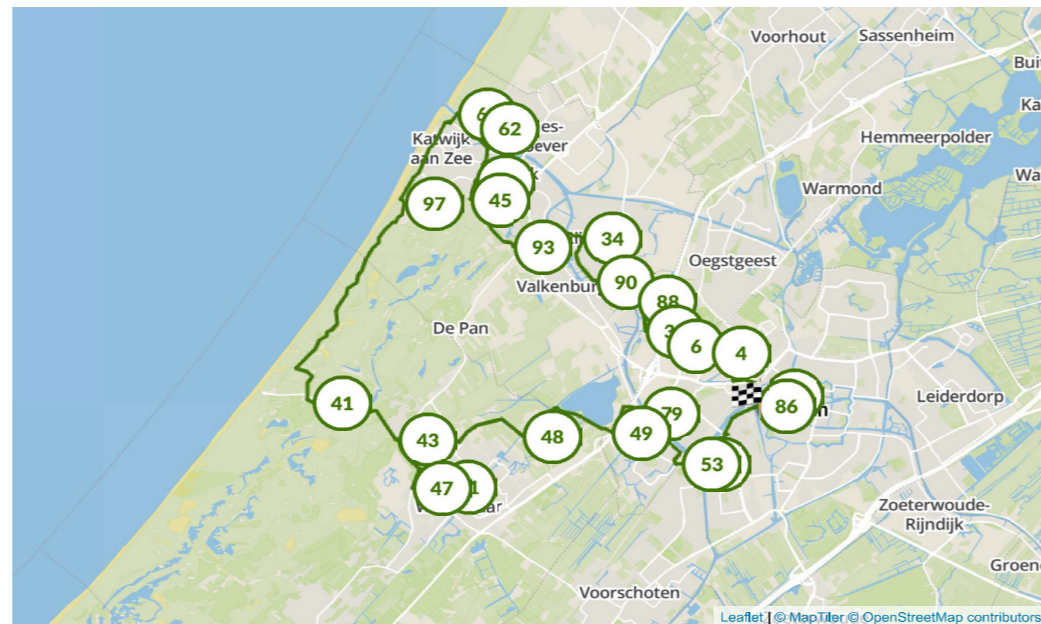

EASY FIETS Bike Rental

Citybikes, Electric bikes, Tandems,
(Electric) Cargobikes and Children's bikes

Book your bike online!
www.easyfiets.nl

Haagweg 8
Leiden
+3171 - 750 24 50
info@easyfiets.nl

★★★★★
Rated 4.8 out of 5 stars
on Google

Day at the Beach

Duin & Zeeroute (31.49 KM)

○ Turn left at traffic lights when you leave EasyFiets

Download the app

iOS

Fietsnetwerk.nl

Android

Scan route

Start cycling

Ride along the coast

Fietsroute door de Coepelduynen (48.42 KM)

○ Turn left at traffic lights when you leave EasyFiets

Download the app

iOS

Fietsnetwerk.nl

Android

Point 11, Zoeterwoudsesingel 50, Leiden

Download the app

iOS

Android

Scan route

Start cycling