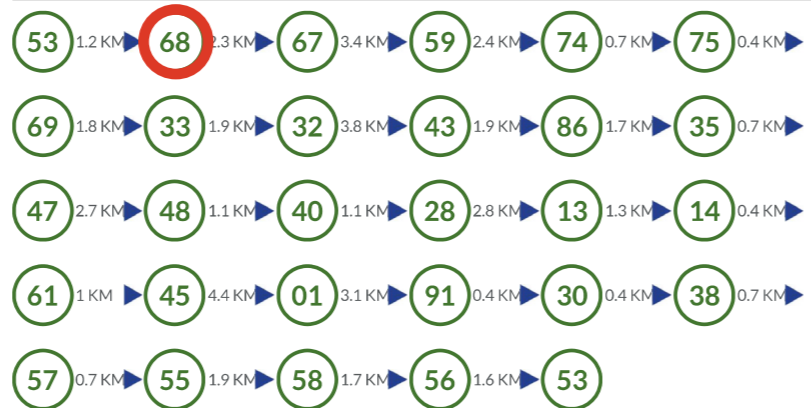

Scan route

Start cycling

EASY FIETS Bike Rental

24/7
return

FREE CYCLING
ROUTES INSIDE!

Good to know

 The numbered cycle network takes you along bicycle friendly, scenic routes that avoid heavy traffic. The stages between the numbers are signposted in both directions.

 Download the Fietsnetwerk app to use the map on your phone.

 You can easily park at the parking lot at EasyFiets.

 Make a reservation at www.easyfiets.nl/bike-rental/

A sea of flowers

Fietsroute Bloembollenstreek (47.59 KM)

Rijksweg 39, Sassenheim

Download the app

iOS

Android

Scan route

Start cycling

Landscape route

Landschapsroute (37.24 KM)