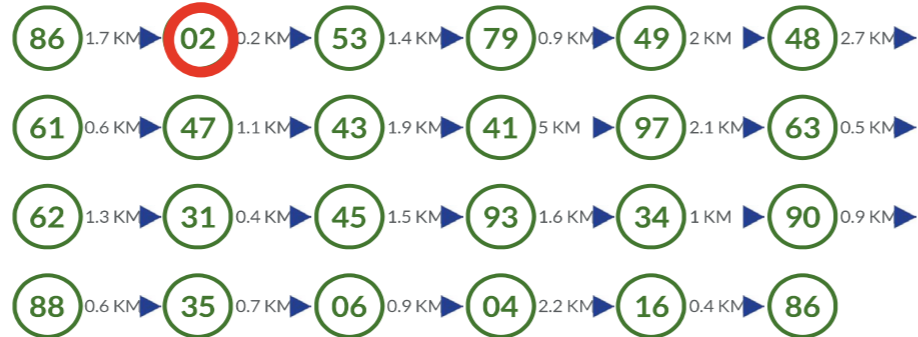

EASY FIETS Bike Rental

Citybikes, Electric bikes, Tandems,
(Electric) Cargobikes and Children's bikes

Book your bike online!
www.easyfiets.nl

Haagweg 8
Leiden
+3171 - 750 24 50
info@easyfiets.nl

★★★★★
Rated 4.8 out of 5 stars
on Google

Day at the Beach

Duin & Zeeroute (31.49 KM)

○ Turn left at traffic lights when you leave EasyFiets

Download the app

iOS

Fietsnetwerk.nl

Android

Scan route

Start cycling

Ride along the coast

Fietsroute door de Coepelduynen (48.42 KM)

○ Turn left at traffic lights when you leave EasyFiets

Download the app

iOS

Fietsnetwerk.nl

Android

Scan route

Start cycling

EASY FIETS Bike Rental

24/7
return

FREE CYCLING
ROUTES INSIDE!

Good to know

 The numbered cycle network takes you along bicycle friendly, scenic routes that avoid heavy traffic. The stages between the numbers are signposted in both directions.