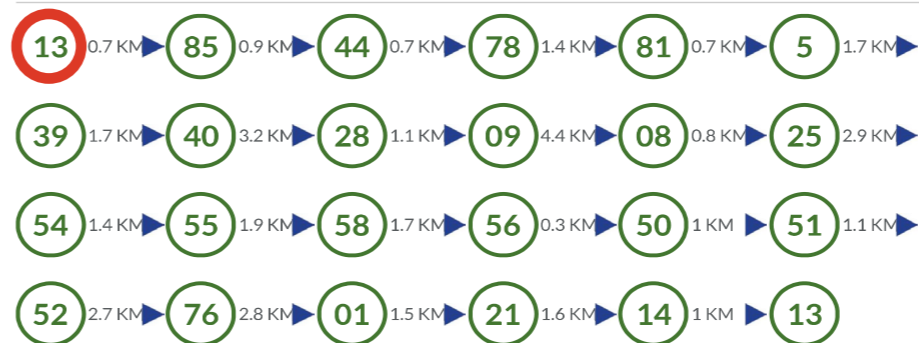

Zijlpoortsbrug, Leiden

Download the app

iOS

Android

Scan route

Start cycling