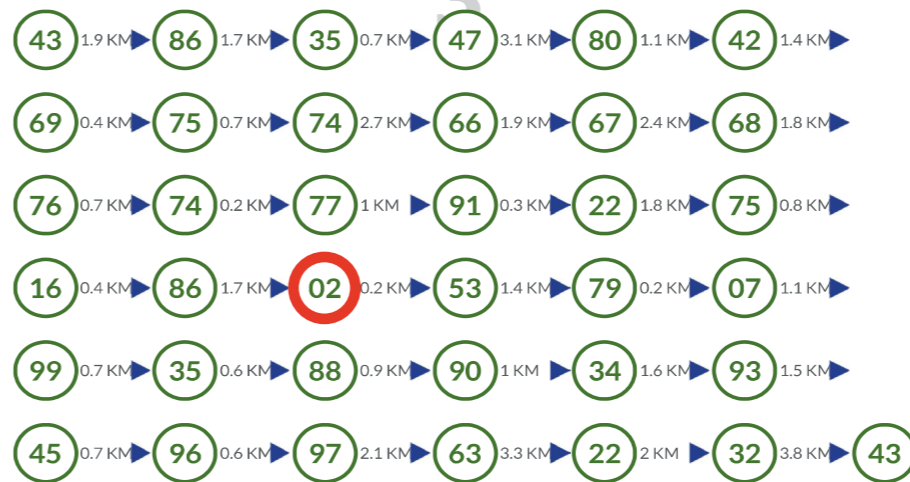

Start cycling

Ride along the coast

Fietsroute door de Coepelduynen (48.42 KM)

○ Turn left at traffic lights when you leave EasyFiets

Download the app

iOS

Fietsnetwerk.nl

Android

Scan route

Start cycling

EASY FIETS Bike Rental

24/7
return

FREE CYCLING
ROUTES INSIDE!

Good to know

 The numbered cycle network takes you along bicycle friendly, scenic routes that avoid heavy traffic. The stages between the numbers are signposted in both directions.